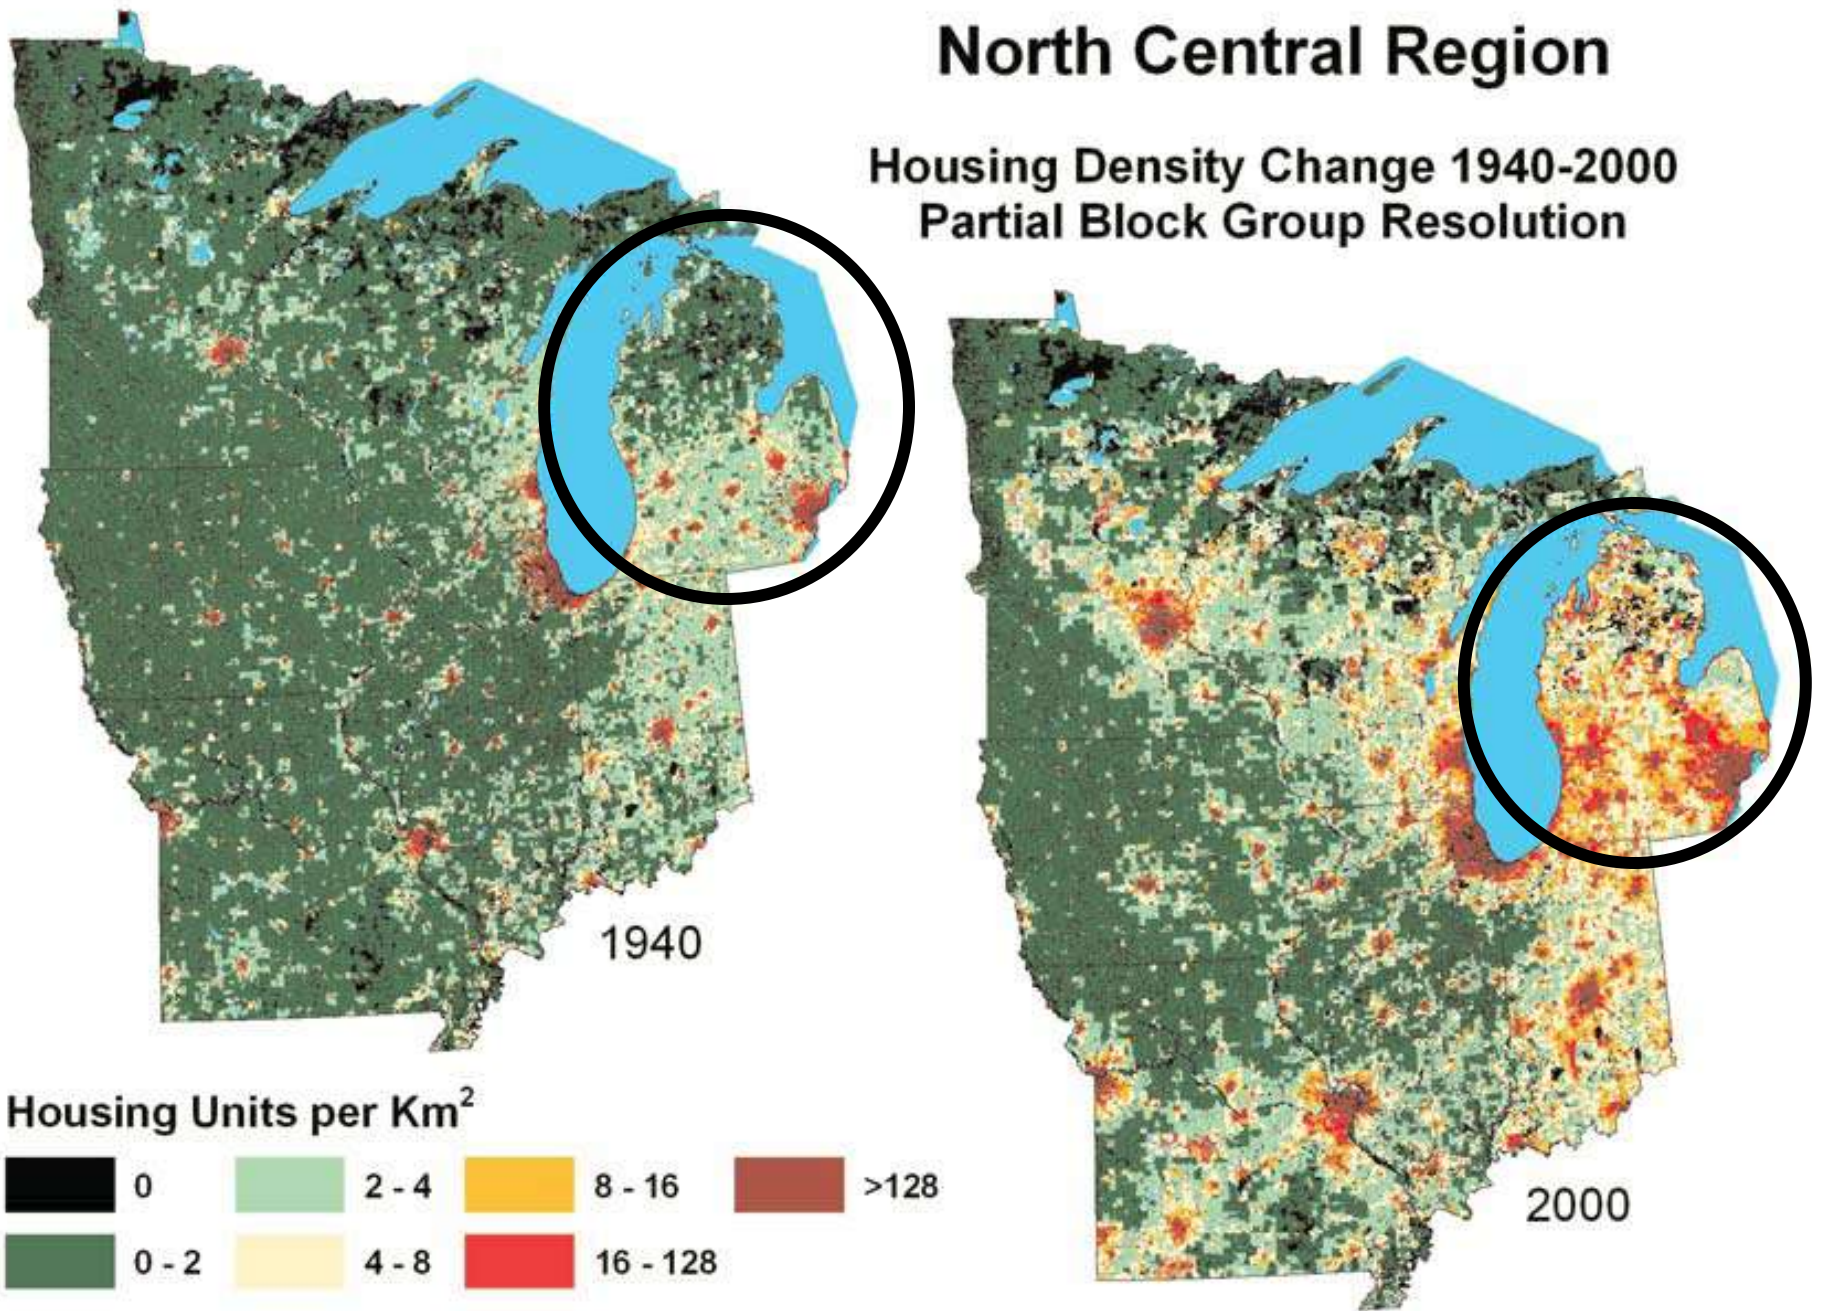

# North Central Region

## Housing Density Change 1940-2000 Partial Block Group Resolution

Source: Stewart, S. I., Hammer, R.B., Radeloff, V.C., Dwyer, J.F., & Voss P.R. 2003.

Mapping Housing Density across the North Central U.S., 1940-2000 [Slide show]. Available: <http://www.ncrs.fs.fed.us/IntegratedPrograms/lc/pop/hd/title.htm>